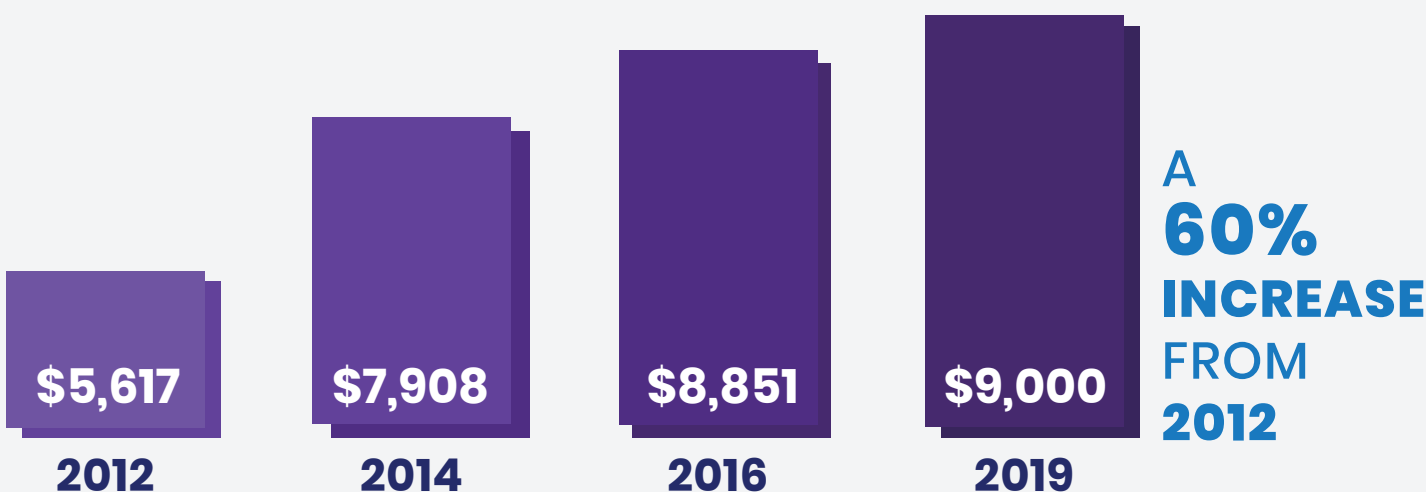

ON-PREMISE HIDDEN COSTS:

On average, the total cost of ownership for 1 server costs upwards of \$1476 a month¹.

HARDWARE & UPKEEP

\$10,000/YEAR

OVERHEAD

\$61,000/YEAR

NETWORK DOWNTIME FINANCIALLY CRIPPLING

The average cost of network downtime spiked to \$9,000 per minute in 2019².