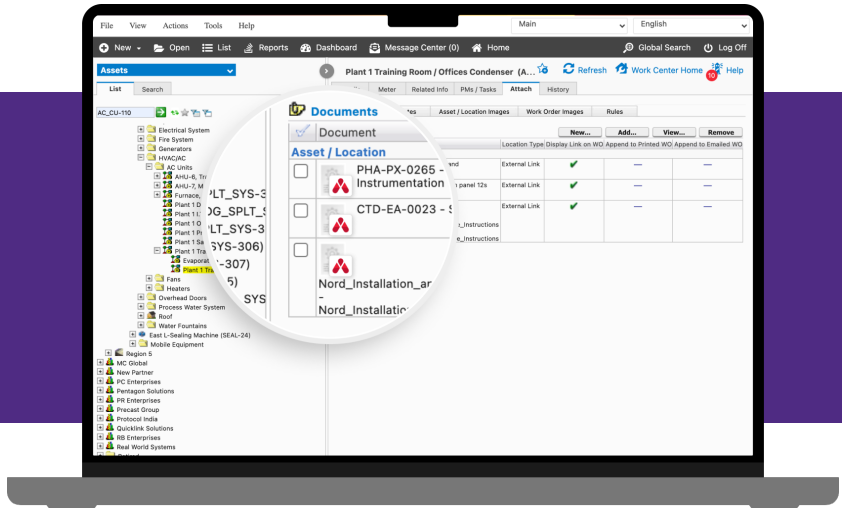

ELIMINATE KNOWLEDGE SILOS WITH AN INTEGRATED CLOUD- BASED CMMS AND EDMS

Fragmented data is the productivity killer lurking in your organization. Every minute spent searching for the right document is a minute lost on critical maintenance tasks. Every outdated engineering document used risks costly errors and safety hazards.

THE IMPACT OF KNOWLEDGE SILOS:

20%

OF AN EMPLOYEE'S TIME IS
WASTED FINDING INFORMATION¹

46%

SAY DISCONNECTED DATA
HINDERS SERVING CUSTOMERS²

¹McKinsey & Co

²Snaplogic

With the RedEye and Maintenance Connection integration, you can eliminate information silos, seamlessly connecting engineering documents within your maintenance solution. No more frantic searches. No more second-guessing document versions. Your teams gain instant access to accurate information exactly where they need it. The result? Reduced downtime, enhanced safety and streamline operations, unlocking your organization's full potential for efficiency and innovation.

MAINTENANCE CONNECTION + REDEYE

Enhance your asset maintenance and management, boost operational efficiency and worker safety, and extend the lifespan of assets with Accruent's integrated CMMS and EDMS.

STREAMLINED OPERATIONS

- Auto-assign documents to work orders and assets
- Reduce manual effort and document search time
- Maintain accuracy with live version updates
- Minimize errors through unified information access